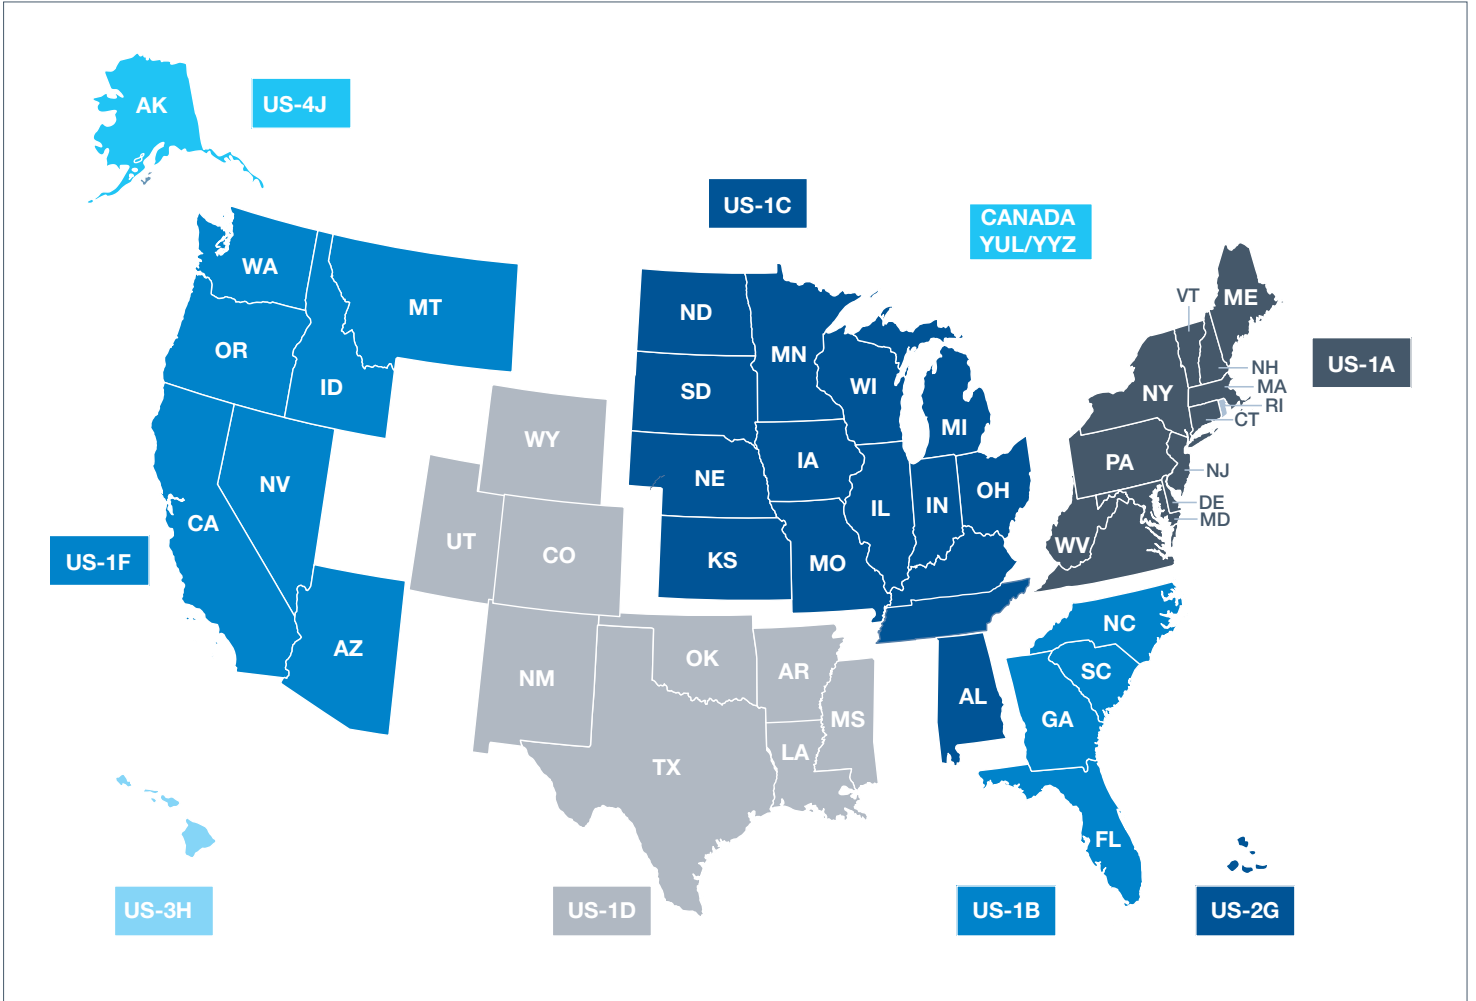

International Rates - SCE9091

Origin	Dest	34k	227k	228k
US	Europe	\$605	\$2,955	\$3,505
US	Asia	\$605	\$2,955	\$3,505
US	Mexico	\$440	\$1,115	\$1,330
US	Central AM	\$440	\$1,355	\$1,730
US	Caribbean	\$440	\$1,355	\$1,730
US	South AM	\$565	\$1,730	\$2,230

Cremaled Remains - Rate Type - SCE9099

Origin	Dest	1-75 lbs	Currency
US	US	\$125	USD
Canada	US	\$125	USD
US	South AM	\$180	USD

Cremaled Remains - Rate Type - SCP9099

Origin	Dest	1-75 lbs	Currency
US	US	\$125	USD
US	South AM	\$225	USD

*Does not include Aruba
Domestic rates are subject to applicable tax. Carriage is subject to the rules, regulations and applicable accessorial charges, verify when placing your reservation.
Above rates are only applicable on American Airlines portion of interline shipments. International rates are stated in local currency. Rates/Fees are subject to change without notice.

Domestic and Transborder Map

**24/7 Customer Service
at our TLC Specialist Desk:**

1.800.TLC.3333 (U.S. Toll Free)
 TLC@aa.com
 aacargo.com/TLC